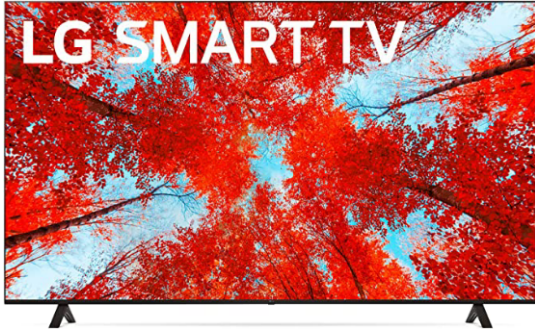

HARTWELL RENTALS
ph 236 412 4760

LG 65-Inch Thin Q Class UQ9000 Series
\$250.00 CAD / Day

Featuring HDR for a cinematic experience, this LG 4K TV delivers rich, vivid pictures – The powerful processor enhances colour, contrast, clarity and detail, while AI enhances sound and gives control over your connected home. Plus, the slim, sleek look with a minimal bezel helps this TV match your space wonderfully.

JBL EON208P PA System
\$110.00 CAD / Day

Everything You Need to Be Heard
Bring legendary JBL sound quality to your stage with the EON208P all-in-one portable PA system. Featuring a convenient suitcase-style design, the EON208P makes it easy to get great sound for performances, meetings and events. The 8-channel detachable mixer provides professional connections for mics, instruments and line-level sources, while the 8" two-way stereo speakers deliver best-in-class audience coverage. Bluetooth connectivity allows you to stream audio from your mobile device. Thanks to 300 watts of power, you'll have enough volume to be heard loud and clear. Plus, the compact and lightweight form factor makes transportation easy—you can carry the entire system with one hand.